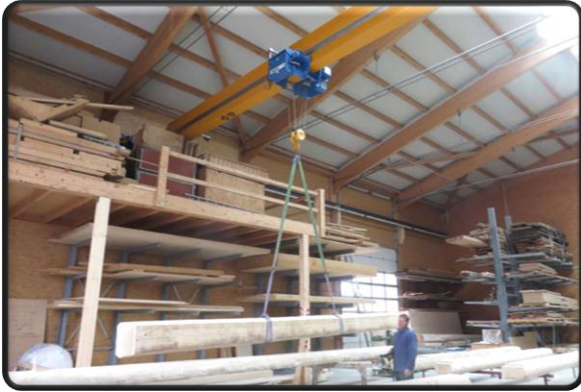

EOT CRANE FOR MATERIAL HANDLING

- **What is EOT Crane ?**
- **Working of EOT Crane**
- **Advantages of EOT Crane**
- **Application of EOT Crane**
- **Other Types of Cranes**

WHAT IS EOT CRANE?

The full form of EOT is Electric overhead travelling crane. EOT crane means Electric overhead travelling crane. It is generally utilized as lifting gear for material lifting in the workshop, warehouse, stockroom and material field. The operation of EOT crane is developed in rectangular longitudinal operation along both sides of the rail laid on the hoisted outline, while the lifting trolley can understand flat operation along the rail laid on the crane traverse structure. It is made up of steel plants, rolling mill, thermal power plants, hydraulic power plant, nuclear power plants; this type of cranes can be available.

WORKING OF EOT CRANE

EOT cranes are working principle framework comprises of many thing for working movement. As Crane hook up and down lifting trolley horizontal development and crane long traveling longitudinal movement. The main impetus of hoisting mechanism is from motor. It transmits power to the rapid shaft end of reducer by apparatus coupling pay shaft and break wheel coupling. At that point through reducer to decrease the high transformation of engine to the required unrest and yield by low speed shaft of reducer. The ring apparatus of drum transmit main thrust to drum set then through wire ropes and pulleys drive crane attach and down in order to complete the lifting of the heavy object up and down.

- Easy to remove and replace wearing parts
- Simple construction
- Short headroom
- Positive splash lubrication
- Easy maintenance
- Moderate cost
- Easy moving

MODHESHWARI
ENGINEERING & FABRICATORS

APPLICATION OF EOT CRANE