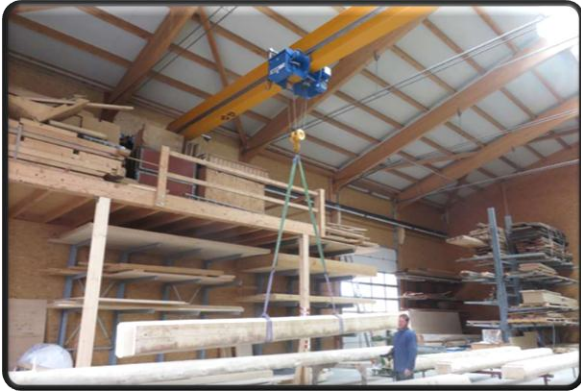

EOT CRANE FOR MATERIAL HANDLING

- What is EOT Crane ?
- Working of EOT Crane
- Advantages of EOT Crane
- Application of EOT Crane
- Other Types of Cranes

WHAT IS EOT CRANE?

The full form of EOT is Electric overhead travelling crane. EOT crane means Electric overhead travelling crane. It is generally utilized as lifting gear for material lifting in the workshop, warehouse, stockroom and material field. The operation of EOT crane is developed in rectangular longitudinal operation along both sides of the rail laid on the hoisted outline while the lifting trolley can understand flat operation along the rail laid on the crane traverse structure. It is made up of steel plants, rolling mill, thermal power plants, hydraulic power plant, nuclear power plants; this type of cranes can be available

WORKING OF EOT CRANE

EOT cranes are working principle framework comprises of many thing for working movement. As Crane hook up and down lifting trolley horizontal development and crane long traveling longitudinal movement. The main impetus of hoisting mechanism is from motor. It transmits power to the rapid shaft end of reducer by apparatus coupling pay shaft and break wheel coupling. At that point through reducer to decrease the high transformation of engine to the required unrest and yield by low speed shaft of reducer. The ring apparatus of drum transmit main thrust to drum set then through wire ropes and pulleys drive crane attach and down in order to complete the lifting of the heavy object up and down.

- Easy to remove and replace wearing parts
- Simple construction
- Short headroom
- Positive splash lubrication
- Easy maintenance
- Moderate cost
- Easy moving

MODHESHWARI
ENGINEERING & FABRICATORS

APPLICATION OF EOT CRANE